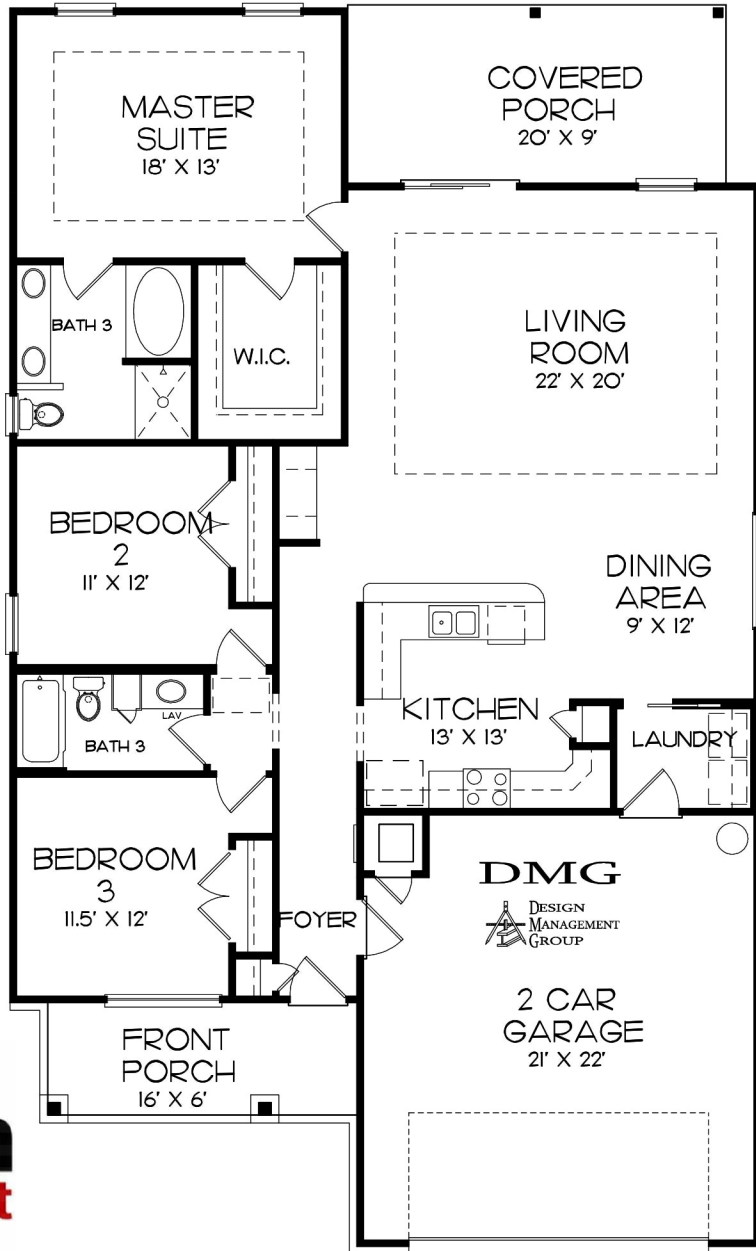

THE "AVALON"

AREA	SQ. FT.
LIVING	1,703
FRONT PORCH	110
REAR PORCH	192
GARAGE	397
<hr/>	
TOTAL U.R.	2,221

850-477-6118

www.flynnbuilt.com