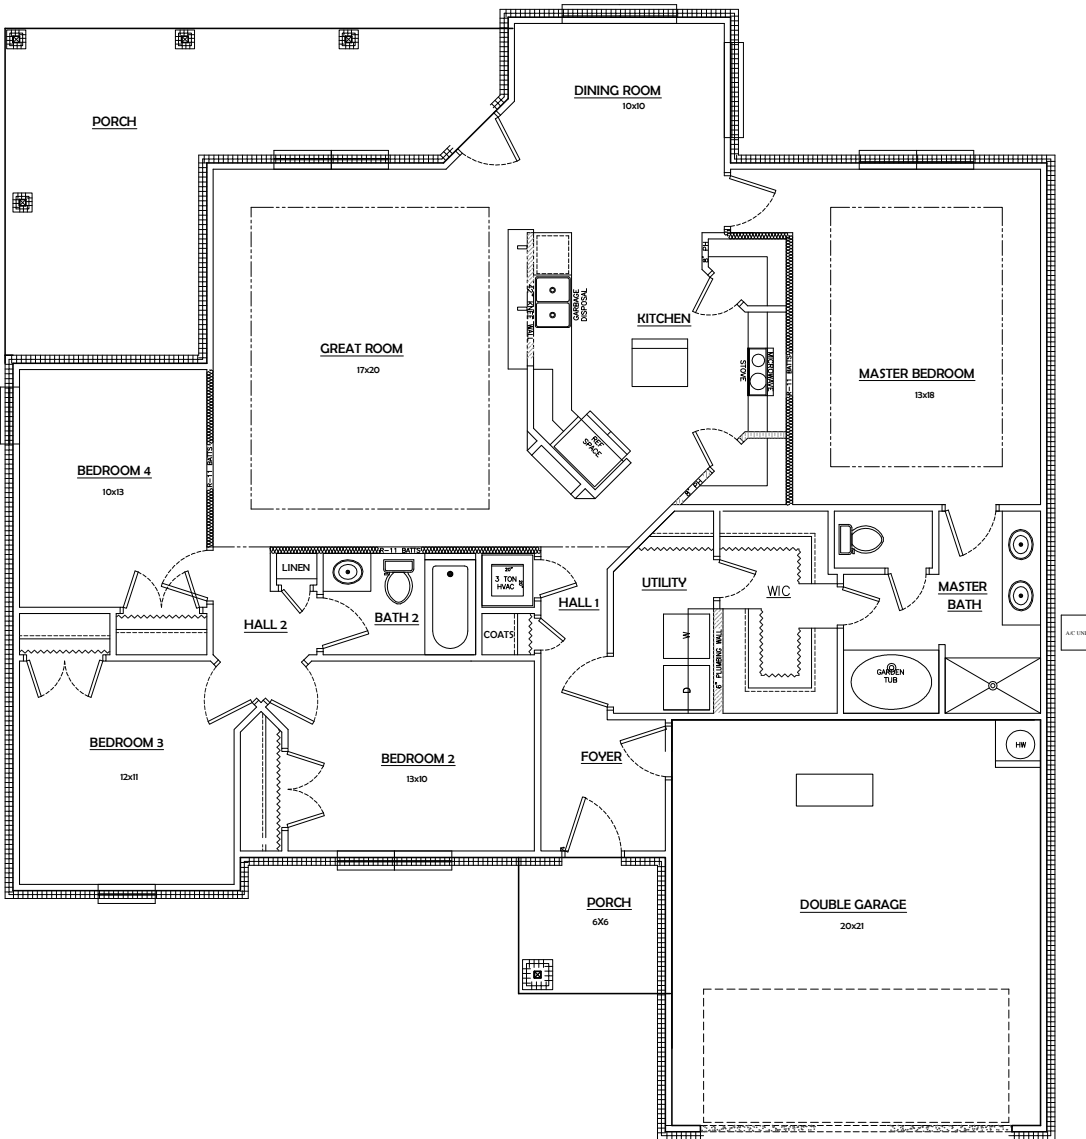

The Baylor Plan 1850

Area	Sq FT
Living	1,850
Garage	430
Covered Entry	44
Back Porch	275
Total	2,599

Dimensions

Width	54'
Depth	59'-5"

Bedroom	4
Bath	2

7/24