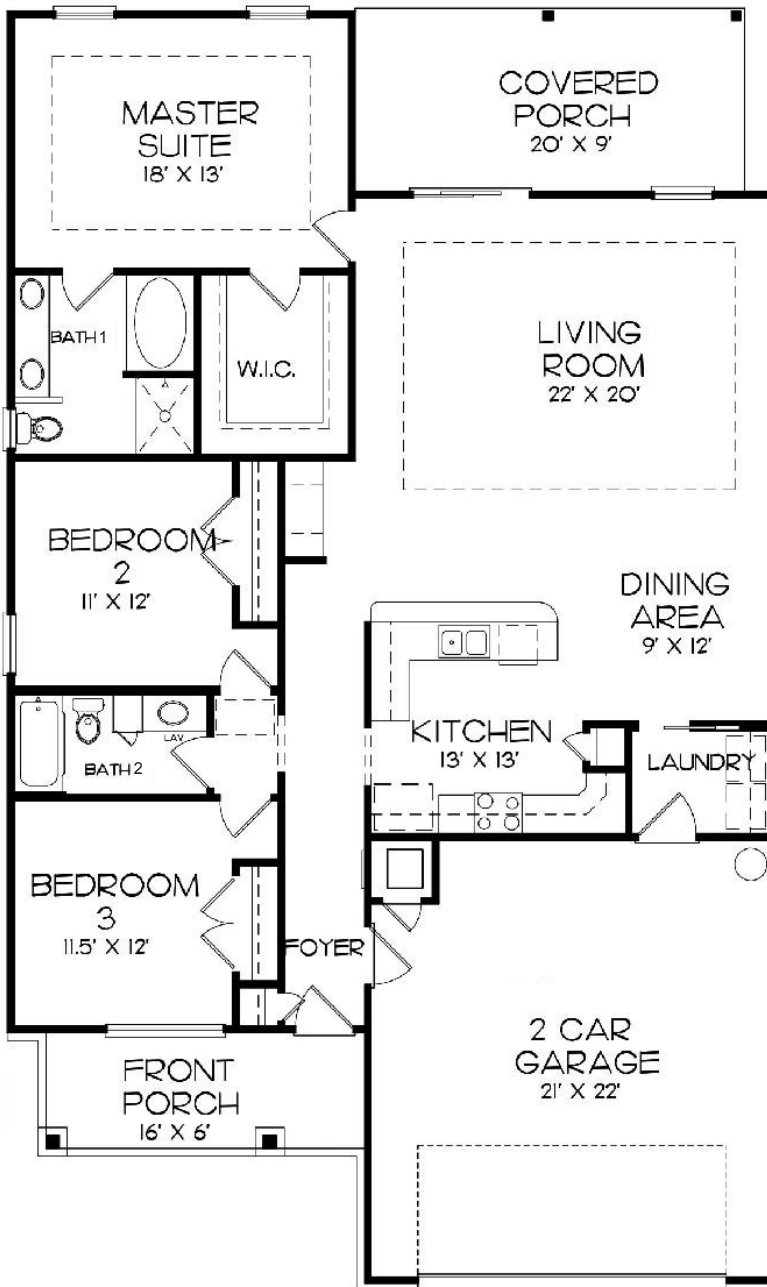

## The Avalon Plan 1703

Area	Sq FT
Living	1,703
Garage	397
Front Porch	110
Rear Porch	192
Total	2,221

### Dimensions

Width	40'-10"
Depth	66'-10"
Bedroom	3
Bath	2